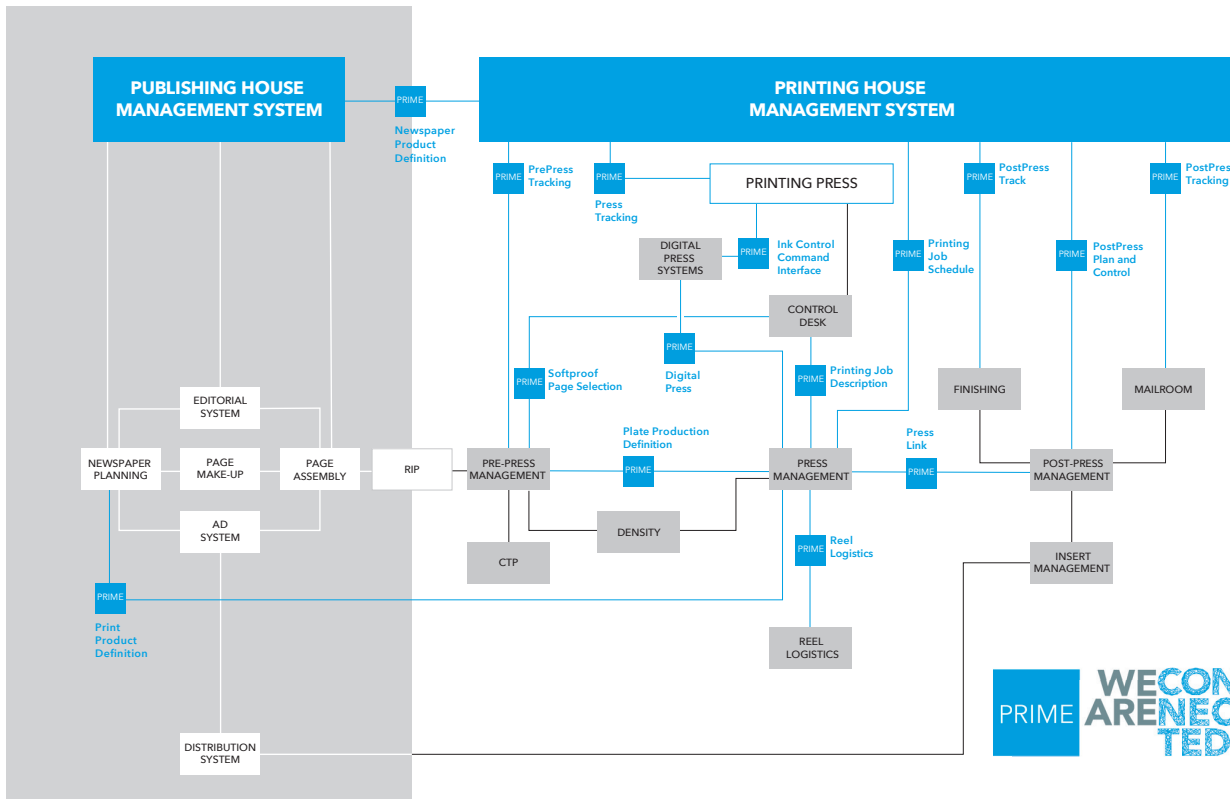

WORKFLOW MODEL

WORKFLOW MODEL

In the printing industry, PRIME interfaces provide simple, standardised solutions to connect control desks, roll handling and tracking systems, and to integrate the printing process with pre-production and the mailroom.

Well-known manufacturing companies within the graphics industry have come together under the name PRIME NETWORK to develop common standards for an efficient workflow in newspaper production. Members use their knowledge of the industry to develop sustainable solutions that can be implemented easily.