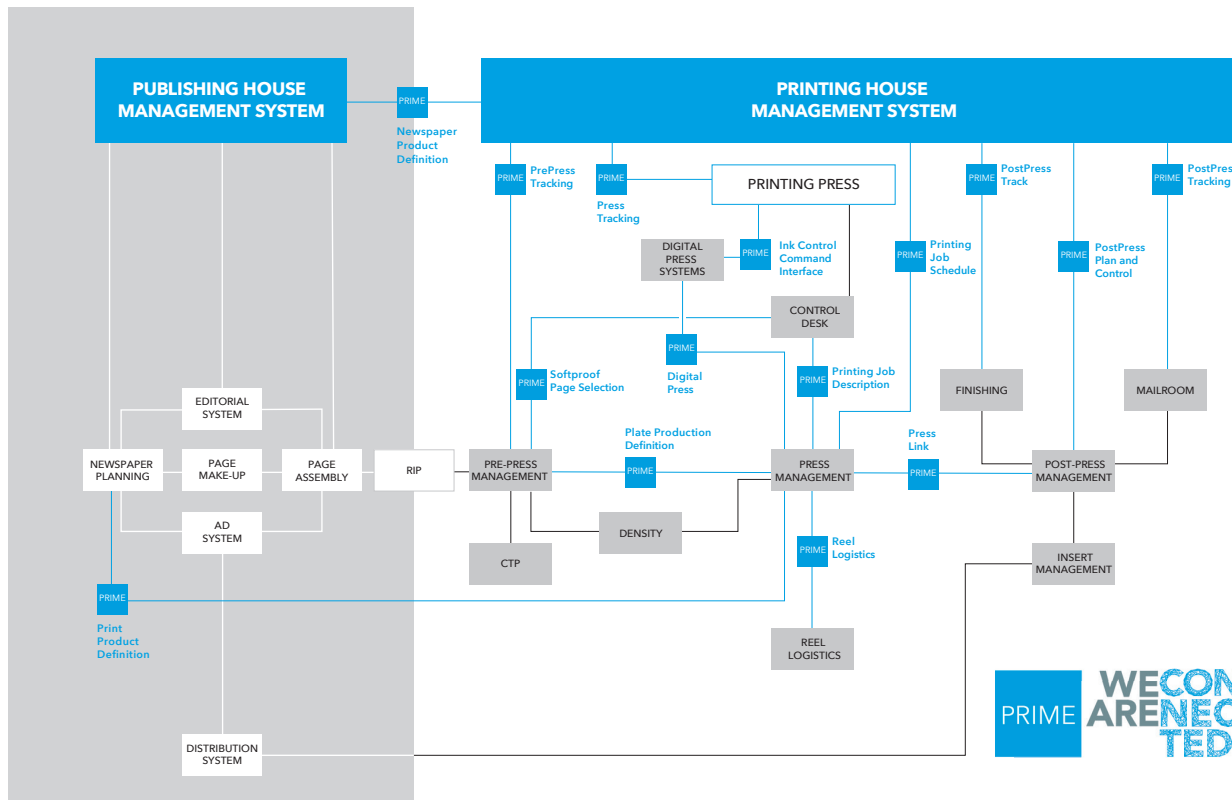

WORKFLOW MODEL

WORKFLOW MODEL

In the printing industry, PRIME interfaces provide simple, standardised solutions to connect control desks, roll handling and tracking systems, and to integrate the printing process with pre-production and the mailroom.

Well-known manufacturing companies within the graphics industry have come together under the name PRIME NETWORK to develop common standards for an efficient workflow in newspaper production. Members use their knowledge of the industry to develop sustainable solutions that can be implemented easily.